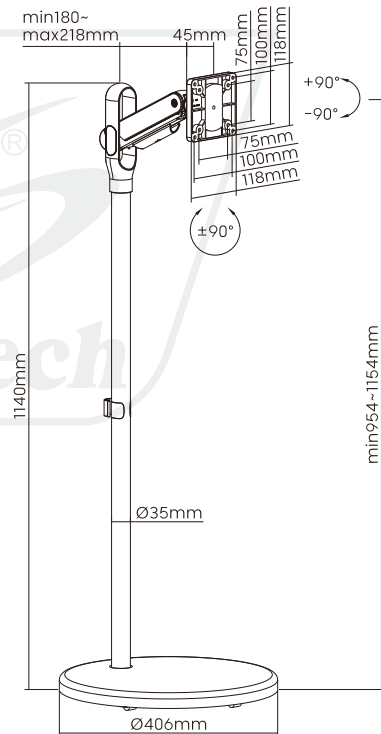

SH38-11TB-FS

Mobile Spring-Assisted Display Floor Stand

Move and use the monitor anywhere!

Screen Size
17" ~ 35"

VESA Compatible
75x75 100x100

Weight Capacity
2-10kg/4.4-22lbs

Tilt Range
+90° ~ -90°

Screen Rotation
90°

5 Hidden Rolling Casters
moving smoothly with a simplified look.

Adjustable Spring Tension Mechanism
with **Decorative Cover**
ensures perfect weight balance
and seamless appearance.

Rotate, Tilt, Height Adjustment
for the best viewing angles.